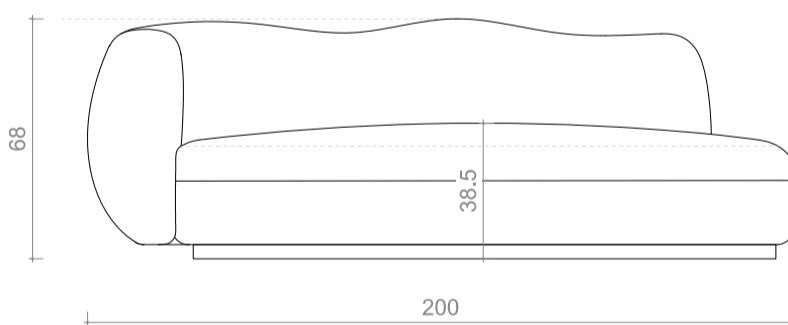

CHARLOTTE BILTGEN

ECUME daybed

Dimensions

L 200 cm - D 95 cm - H 68 cm - seating height 38.5 cm
W 78.7" - D 37.4" - H 26.8" - seating height 15.2 "

Materials

Fabrics and wooden base

Wool Terry -
DEDAR
Karakorum Ivory