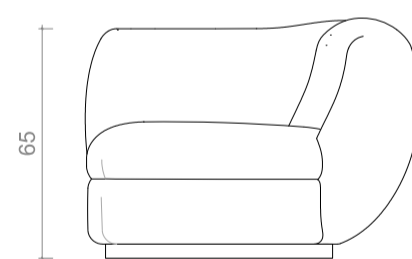

CHARLOTTE BILTGEN

ECUME daybed

Dimensions

L 200 cm - D 95 cm - H 68 cm - seating height 38.5 cm
W 78.7" - D 37.4" - H 26.8" - seating height 15.2 "

Materials

Fabrics and wooden base

Wool Terry -
DEDAR
Karakorum Ivory