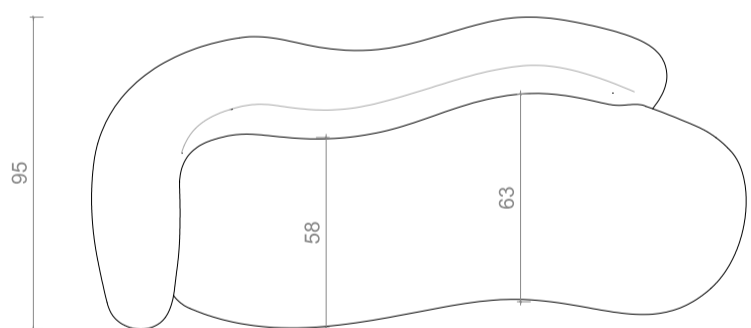

CHARLOTTE BILTGEN

ECUME daybed

Dimensions

L 200 cm - D 95 cm - H 68 cm - seating height 38.5 cm
W 78.7" - D 37.4" - H 26.8" - seating height 15.2 "

Materials

Fabrics and wooden base

Wool Terry -
DEDAR
Karakorum Ivory