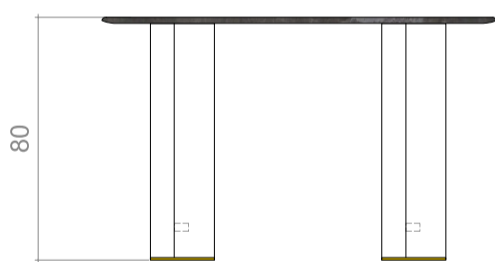

CHARLOTTE BILTGEN

MOONLIGHT Console

Dimensions

L 130 cm – D 35 cm – H 80 cm
W 51.2" – D 13.7" – H 31.5"

Materials

Top : marble
Legs : plaster & brass

Marble
Veria green

Plaster
smooth finish