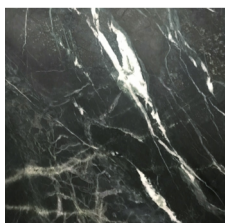

CHARLOTTE BILTGEN

MOONLIGHT Console

Dimensions

L 130 cm – D 35 cm – H 80 cm
W 51.2" – D 13.7" – H 31.5"

Materials

Top : marble
Legs : plaster & brass

Marble
Veria green

Plaster
smooth finish

Brass
brushed & varnished

SHOWROOM COURCELLES