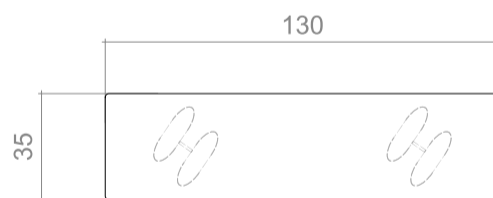

CHARLOTTE BILTGEN

MOONLIGHT Console

Dimensions

L 130 cm – D 35 cm – H 80 cm
W 51.2" – D 13.7" – H 31.5"

Materials

Top : marble
Legs : plaster & brass

Marble
Veria green

Plaster
smooth finish