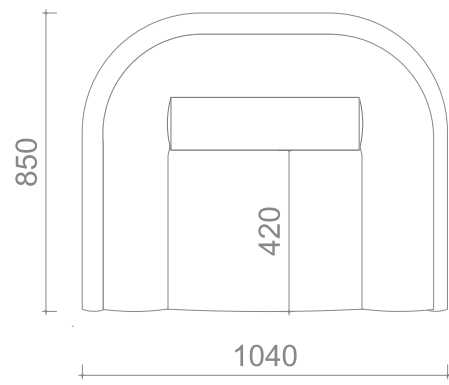

### Dimensions

L 104 cm - D 85 cm - H 65 cm - seating height 41 cm  
L 41" - D 33.5" - H 25.5" - seating height 16"

Option : swivel