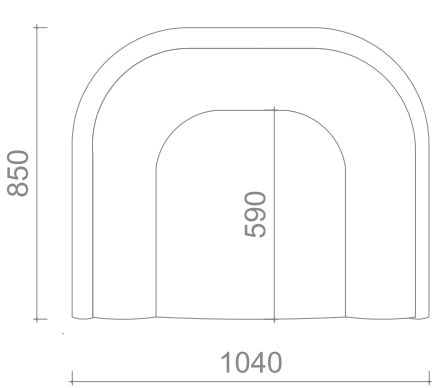

### Dimensions

L 104 cm - D 85 cm - H 65 cm - seating height 41 cm  
L 41" - D 33.5" - H 25.5" - seating height 16"

Option : swivel