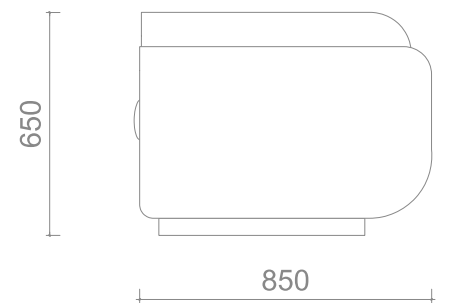

### Dimensions

L 104 cm - D 85 cm - H 65 cm - seating height 41 cm  
L 41" - D 33.5" - H 25.5" - seating height 16"

Option : swivel