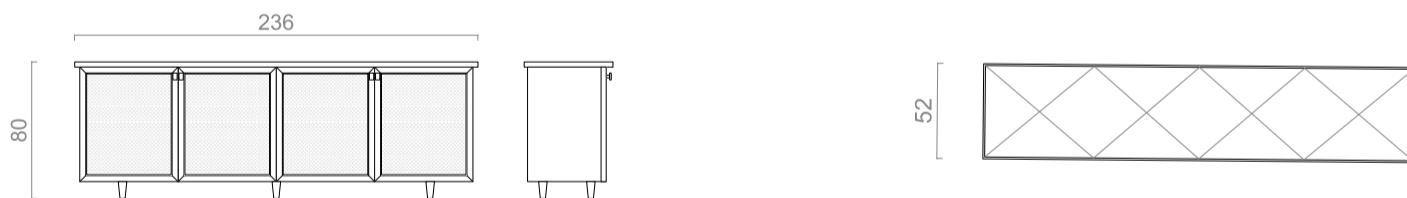

CHARLOTTE BILTGEN

RIVIERA Side board

Dimensions

L 236 cm – D 52 cm – H 80 cm

L 92.9" – D 20.4" – H 31.5"

Materials

TOP : oak wood

LEG : oak wood