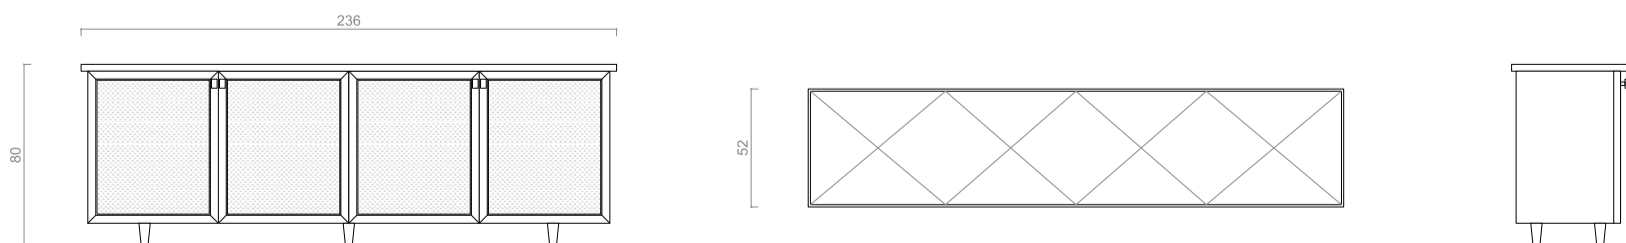

CHARLOTTE BILTGEN

RIVIERA Side board

Dimensions

L236cm - D52cm - H80cm

L92.9" - D20.47" - H31.5"

SHOWROOM COURCELLES

CHARLOTTE BILTGEN

RIVIERA Side board