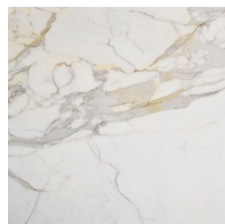

CHARLOTTE BILTGEN

RIVIERA Side board

Dimensions

L236cm - D52cm - H80cm

L92.9" - D20.47" - H31.5"

SHOWROOM COURCELLES

CHARLOTTE BILTGEN

RIVIERA Side board

Materials
TOP : marble
LEG : oak wood or lacquer wood

Natural oak

Marble
Arabescato

Marble
Calacatta oro

Lacquer
RAL 7009

Lacquer
RAL 9003

Lacquer
RAL 9011

SHOWROOM COURCELLES