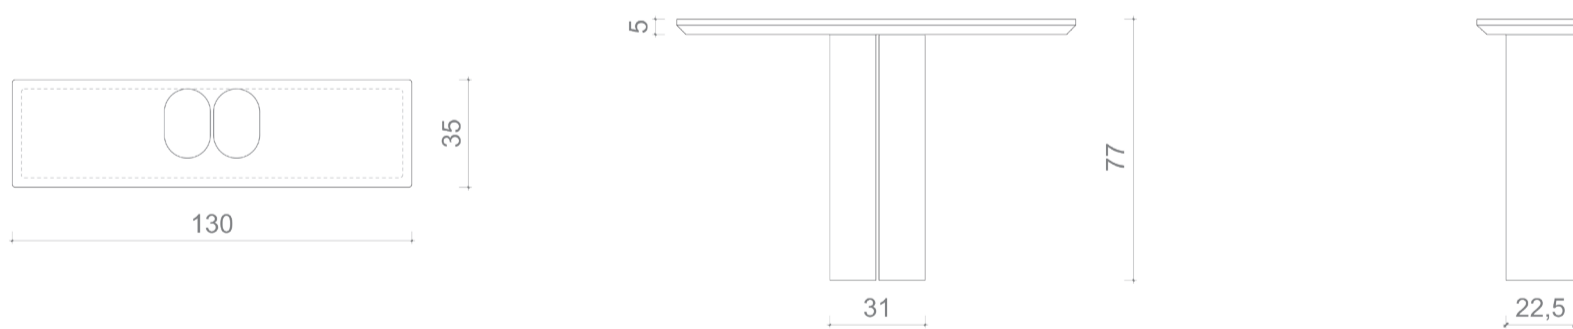

CHARLOTTE BILTGEN

TWIN Console

Dimensions

L 130 cm - D 35 cm - H 77 cm
W 51.2" - D 13.7" - H 30.3"

Materials

TOP : marble, wood or lacquer
BASE : marble, wood or lacquer

Marble Arabescato

Marble Marquina