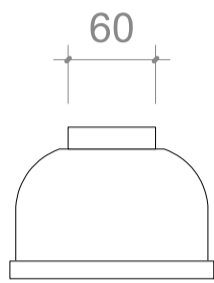

CHARLOTTE BILTGEN

MOONLIGHT Applique

SHOWROOM COURCELLES

CHARLOTTE BILTGEN

MOONLIGHT Applique

Dimensions

L45,4cm - P14cm - H10,5cm
W"18 - 15.5" - 4.2"

Materials