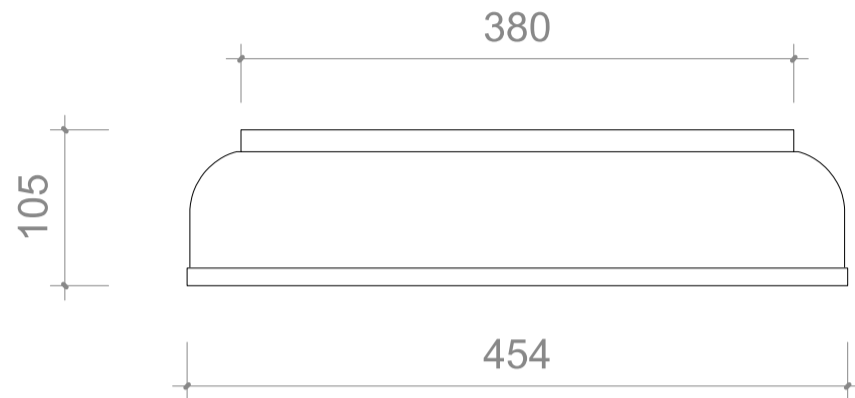

CHARLOTTE BILTGEN

MOONLIGHT Applique

SHOWROOM COURCELLES

CHARLOTTE BILTGEN

MOONLIGHT Applique

Dimensions

L45,4cm - P14cm - H10,5cm
W"18 - 15.5" - 4.2"

Materials