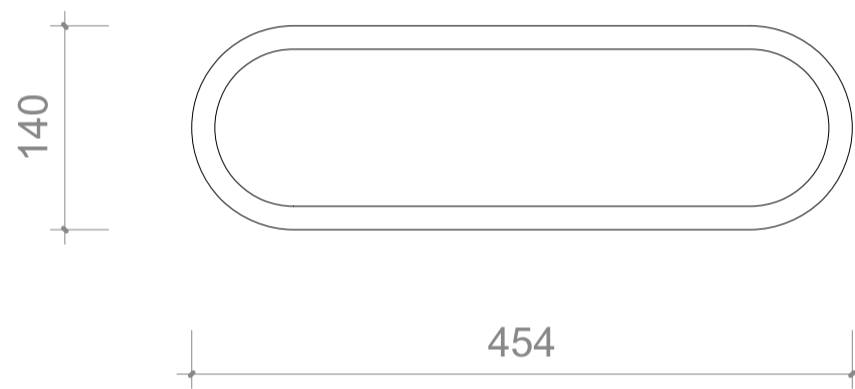

CHARLOTTE BILTGEN

MOONLIGHT Applique

SHOWROOM COURCELLES

CHARLOTTE BILTGEN

MOONLIGHT Applique

Dimensions

L45,4cm - P14cm - H10,5cm
W"18 - 15.5" - 4.2"

Materials