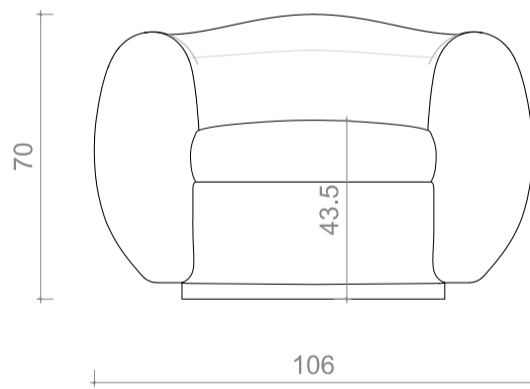

CHARLOTTE BILTGEN

ECUME Armchair

Dimensions

L 106 cm – D 90 cm – H 70 cm - seating height 43.5 cm
W 41.7" – D 35.4" – H 27.6" – seating height 17.1"

Option : swivel

Materials

Fabrics and wooden base

Wool Terry -
DEDAR
Karakorum Ivory