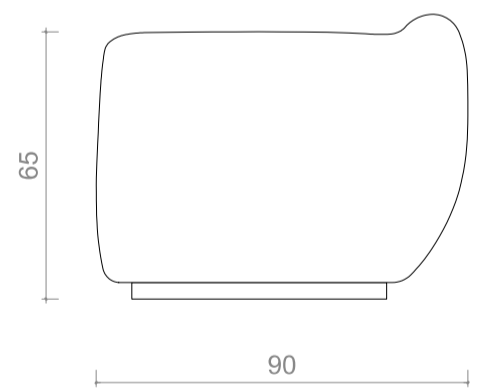

CHARLOTTE BILTGEN

ECUME Armchair

Dimensions

L 106 cm – D 90 cm – H 70 cm - seating height 43.5 cm
W 41.7" – D 35.4" – H 27.6" – seating height 17.1"

Option : swivel

Materials

Fabrics and wooden base

Wool Terry -
DEDAR
Karakorum Ivory