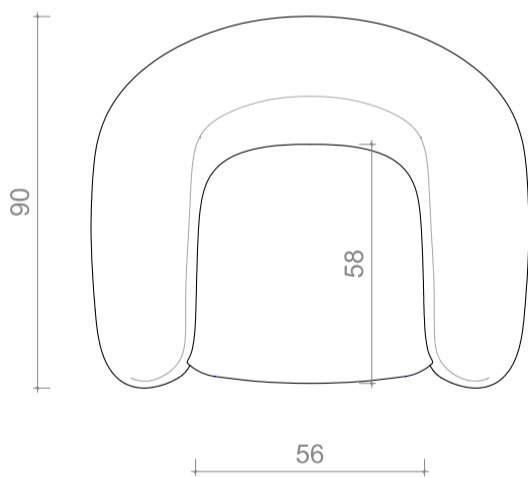

CHARLOTTE BILTGEN

ECUME Armchair

Dimensions

L 106 cm – D 90 cm – H 70 cm - seating height 43.5 cm
W 41.7" – D 35.4" – H 27.6" – seating height 17.1"

Option : swivel

Materials

Fabrics and wooden base

Wool Terry -
DEDAR
Karakorum Ivory