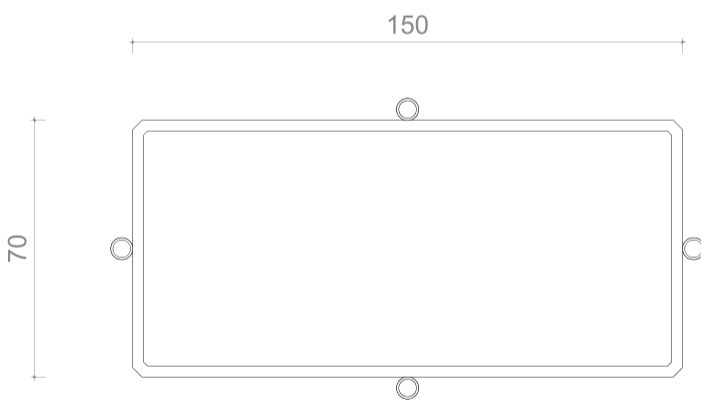

CHARLOTTE BILTGEN

ORTA Table

Dimensions

L 150 cm – P 70 cm – H 39.5cm
W 59" – D 27.55" – H 15.6"

Materials

Top : Marble smooth finish
Base : Walnut and brass

Marble
Sarancolin

Walnut
mat varnish