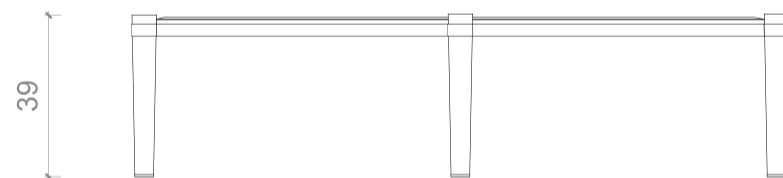

CHARLOTTE BILTGEN

ORTA Table

Dimensions

L 150 cm – P 70 cm – H 39.5cm
W 59" – D 27.55" – H 15.6"

Materials

Top : Marble smooth finish
Base : Walnut and brass

Marble
Sarancolin

Walnut
mat varnish