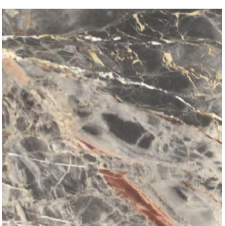

CHARLOTTE BILTGEN

ORTA Table

Dimensions

L 150 cm – P 70 cm – H 39.5cm
W 59" – D 27.55" – H 15.6"

Materials

Top : Marble smooth finish
Base : Walnut and brass

Marble
Sarancolin

Walnut
mat varnish

Satin brushed
brass

SHOWROOM COURCELLES